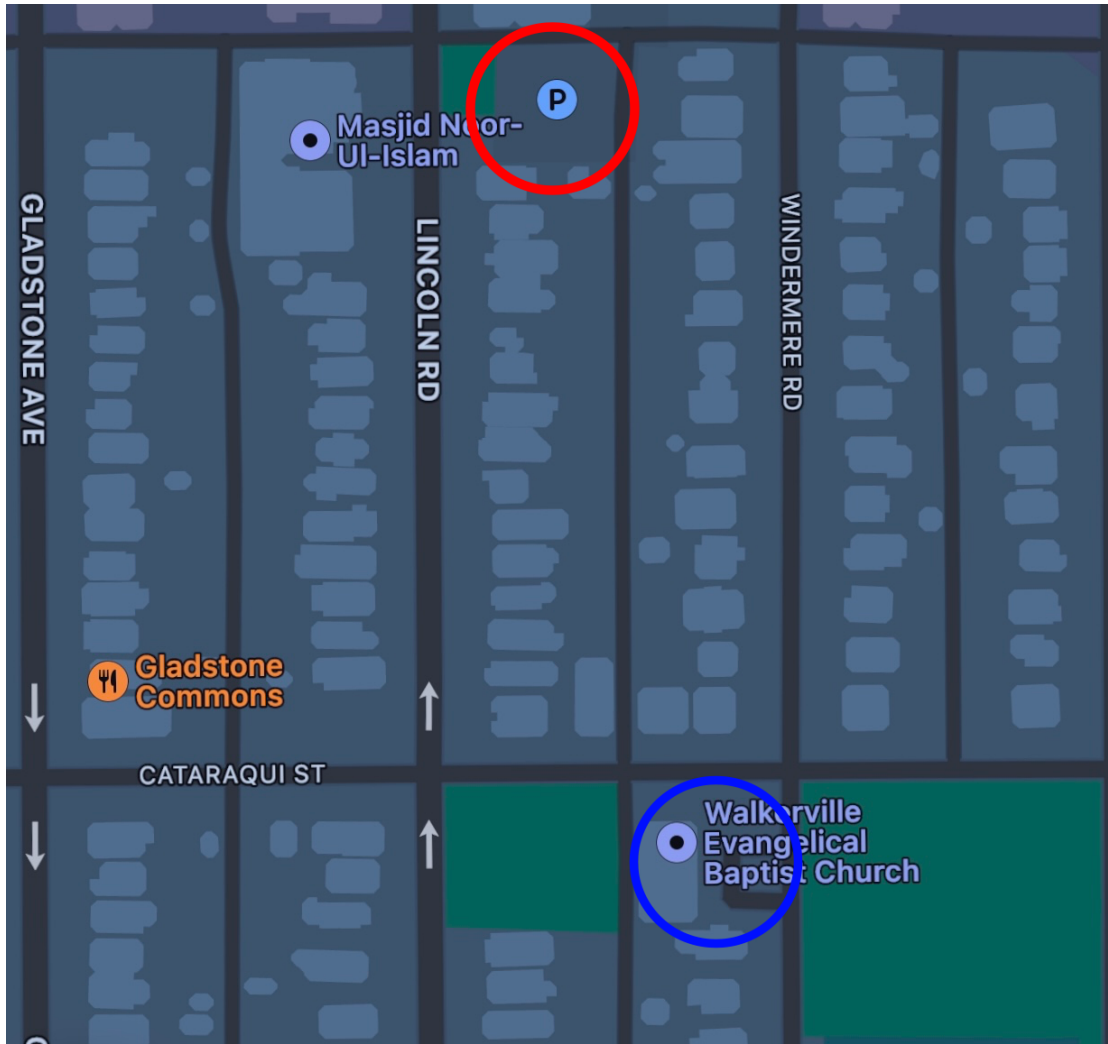

PARKING GUIDE

BLUE PARKING ZONE

- Church-owned Parking Space
- Accommodates about 8 vehicles

RED PARKING ZONE

- Public Parking
- Free Parking ONLY on Sundays
- Located at 658 Lincoln Rd
- 1 Block away from the Church